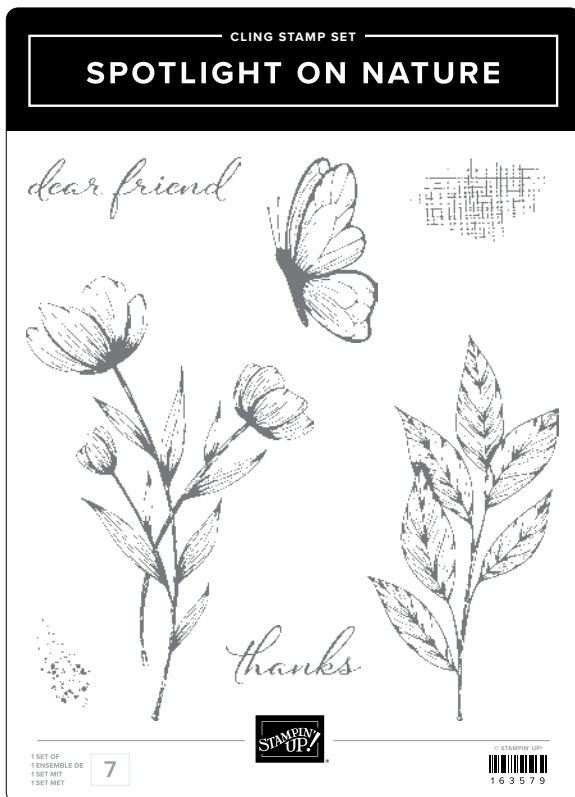

SET DE TAMPONS SPOTLIGHT ON NATURE
163579 | 28,00 € | £22.00
7 tampons amovibles