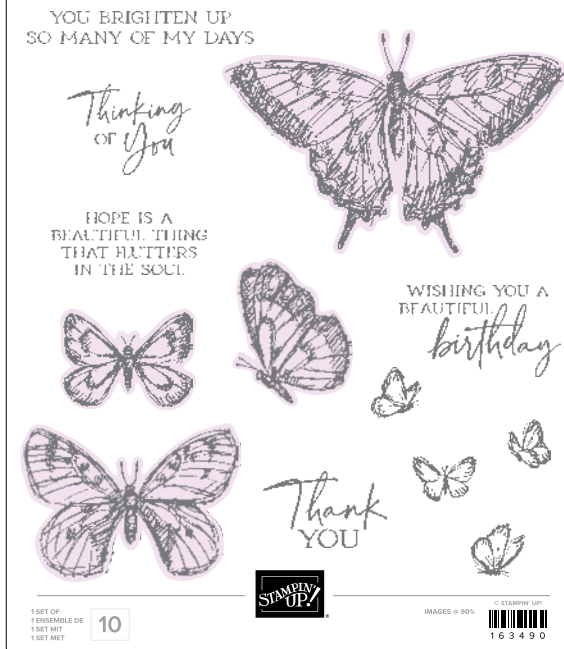

LOTS

10%
BUNDLED SAVINGS

lot sketched butterflies

163492 | 68,00 € | £52,00 61,00 € | £46.75 • Set de tampons + poinçons

SKETCHED BUTTERFLIES

SET DE TAMPONS SKETCHED BUTTERFLIES
163490 | 32,00 € | £25.00
10 tampons amovibles