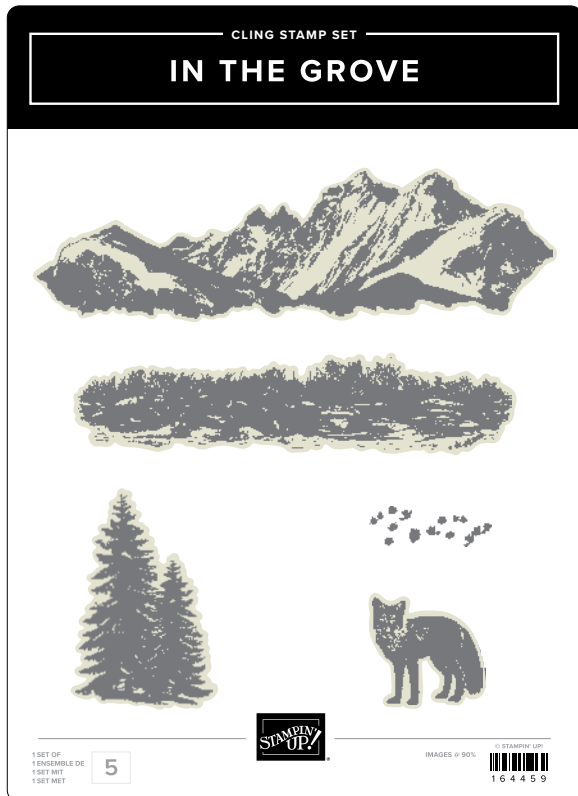

SET DE TAMPONS IN THE GROVE • 164459 | 27,00 € | £21.00
5 tampons amovibles