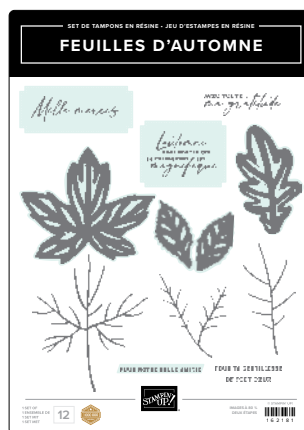

SET DE TAMPONS FEUILLES D'AUTOMNE
162181 | 30,00 € | £23.00 • [FR] [NL] [DE]

Inspiré par la lauréate du million en ventes Amy Koenders
POINÇONS FEUILLES D'AUTOMNE • 162185 | 46,00 € | £36.00