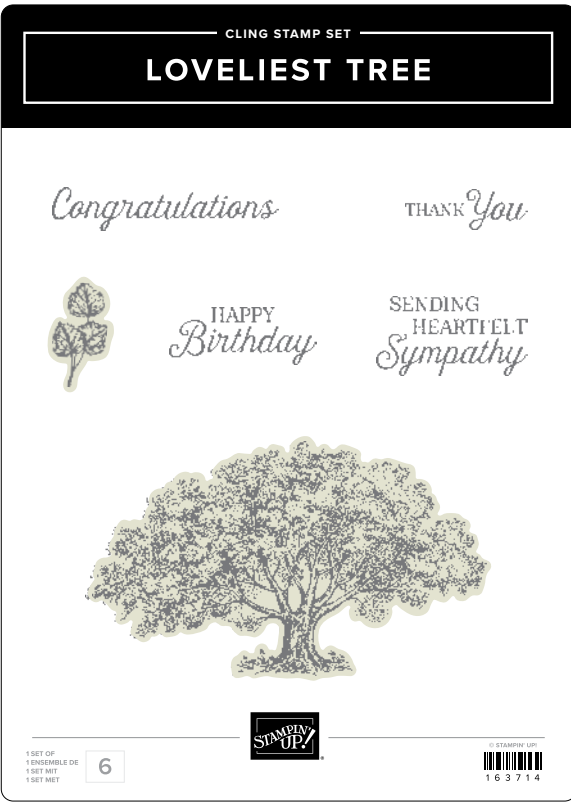

lot in the grove*

163512 | 65,00 € + 50,00 € 58,50 € | £45.00 • Set de tampons + poinçons

SET DE TAMPONS IN THE GROVE • 164459 | 27,00 € | £21.00
5 tampons amovibles

POINÇONS DANS LES BOSQUETS • 163511 | 38,00 € | £29.00
9 poinçons. Grand poinçon : 4-5/8" x 3-1/4" (11,7 x 8,3 cm).

LOTS

10%
BUNKED SAVINGS

lot loveliest tree

163716 | 50,00 € + £38,00 45,00 € | £34,00 • Set de tampons + poinçons

SET DE TAMPONS LOVELIEST TREE • 163714 | 25,00 € | £19,00
6 tampons amovibles

POINÇONS ARBRE MAJESTUEUX • 163715 | 25,00 € | £19,00
7 poinçons. Grand poinçon : 3-5/8" x 2-1/4" (9,2 x 5,7 cm).