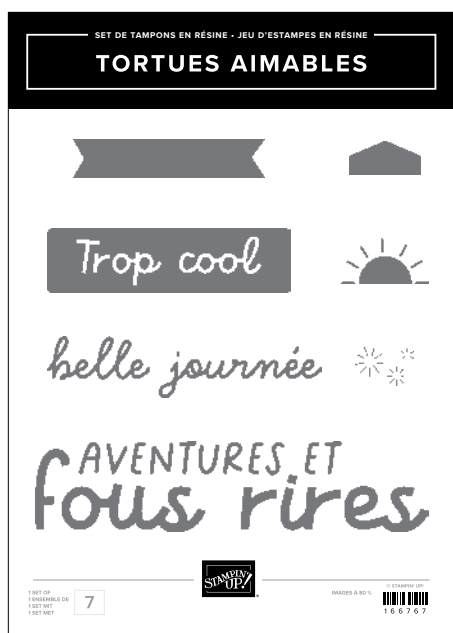

Tortues aimables

Good Times
it's your day

CALICOT COQUELICOT

CARI MOULU

GRENOUILLE GUILLERETTE

VERT JARDIN

SAPIN OMBRAGÉ

PISCINE PARTY