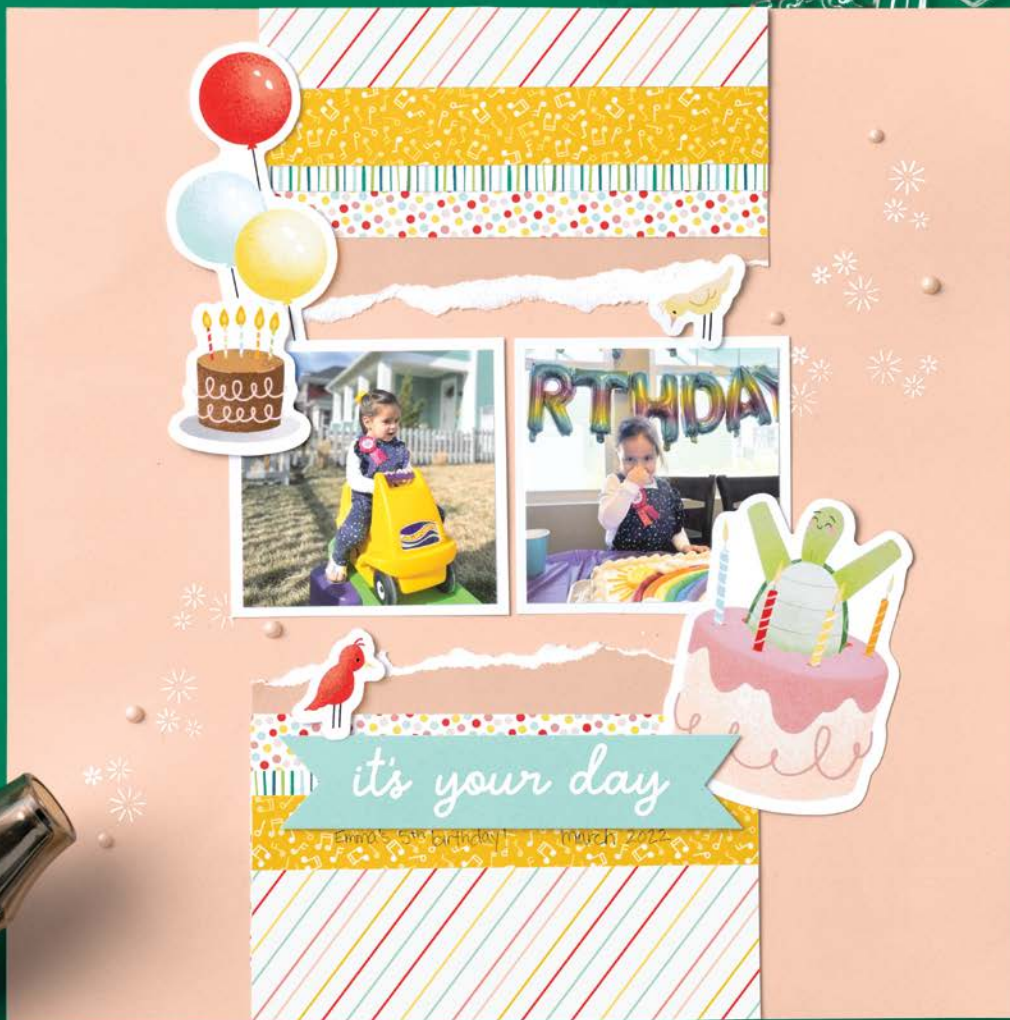

Tortues aimables

Good Times
it's your day

CALICOT COQUELICOT

CARI MOULU

GRENOUILLE GUILLERETTE

VERT JARDIN

SAPIN OMBRAGÉ

PISCINE PARTY